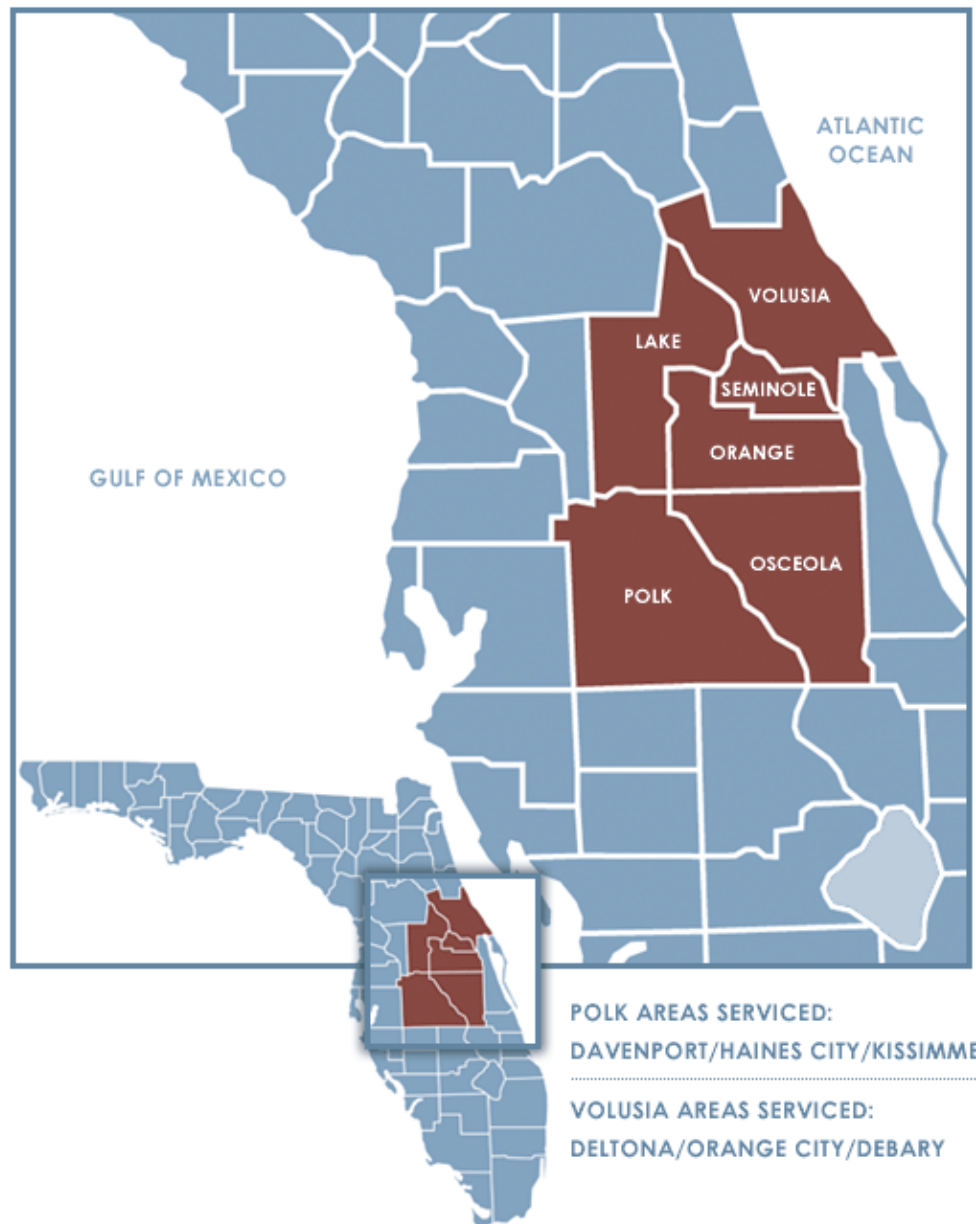

POLK AREAS SERVICED:
DAVENPORT/HAINES CITY/KISSIMMEE

VOLUSIA AREAS SERVICED:
DELTONA/ORANGE CITY/DEBARY

<http://passarelli-potts.com>